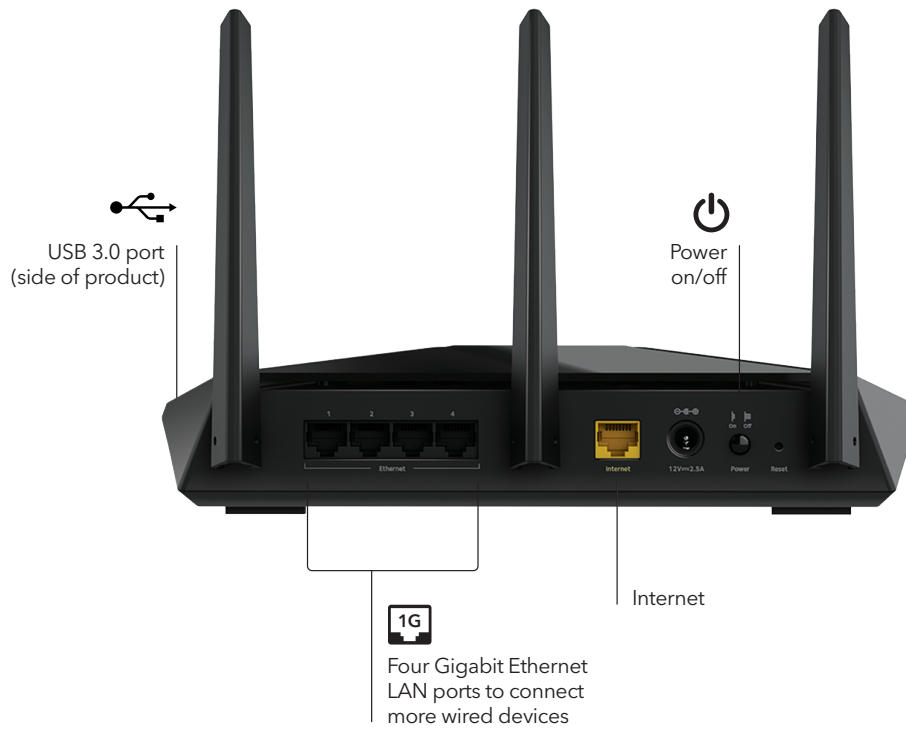

Connection Diagram