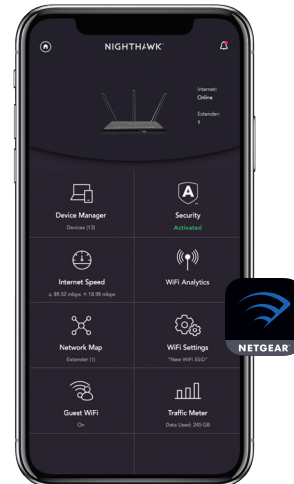

STANDARDS-BASED WIFI SECURITY (802.11i, 128-bit AES encryption with PSK)

GUEST NETWORK—Separate and secure network for your guests

AUTOMATIC FIRMWARE UPDATE—Delivers latest security patches to the router

LATEST SECURITY STANDARD—Supports WPA3 the latest and cutting-edge WiFi security protocol

Powerful Triple-core Processor

Nighthawk AX WiFi 6 Router is powered by a powerful triple-core processor designed to transfer Multi-Gigs of data. Full-packet processing offload means zero load on the CPU. Enjoy smoother Ultra-HD 4K video streaming and gaming without interruptions.

NIGHTHAWK®

Nighthawk® AX 5-Stream WiFi 6 Router

Nighthawk App

The NETGEAR Nighthawk® App makes it easy to set up your router and get more out of your WiFi. With the app, you can install your router in a few steps—just connect your mobile device to the router network and the app will walk you through the rest. Once set up, you can use the intuitive dashboard to pause the Internet on your connected devices, run a quick Internet speed test, and much more!

- Anywhere Access—Easily monitor your home network anytime, anywhere
- Internet Speed Test—Check the broadband speeds from your service provider
- Pause Internet—Pause the Internet to any device
- Traffic Meter—Track Internet data usage
- Guest Networks—Set up separate WiFi access for guests
- Quick Setup—Get connected in just minutes
- Get it at nighthawk-app.com