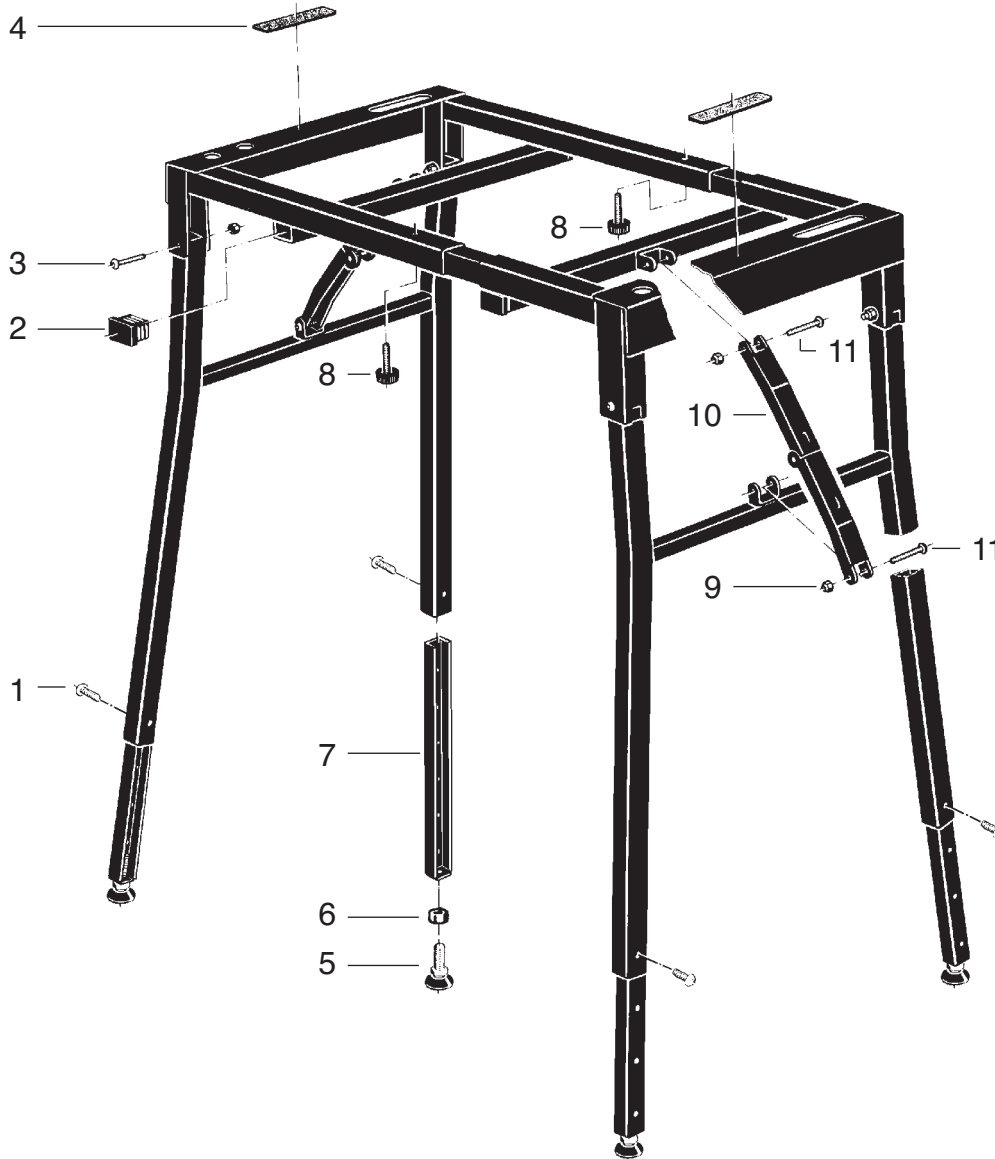

18950 Folding Table Type Keyboard Stand

18950.000.55 black

pos.	description	art.-no.	qty
1	flat headed screw M6 x 10 mm	03.03.420.25	4
2	plastic end cap	03.20.781.55	4
3	button head screw M5 x 35 mm	03.03.280.29	4
4	rubber padding strip	03.21.930.55	4
5	fine adjustment screws M8 x 35 mm	03.22.868.55	4
6	locking nut M8	03.08.430.29	4
7	U-profile height adjustment	5.18950.5.55	4
8	knurled knob M6 x 30 mm	01.82.850.55	2
9	locking nut	03.08.240.29	8
10	hinge complete	7.189.500155	2
11	button head screw M5 x 40 mm	03.03.285.29	4